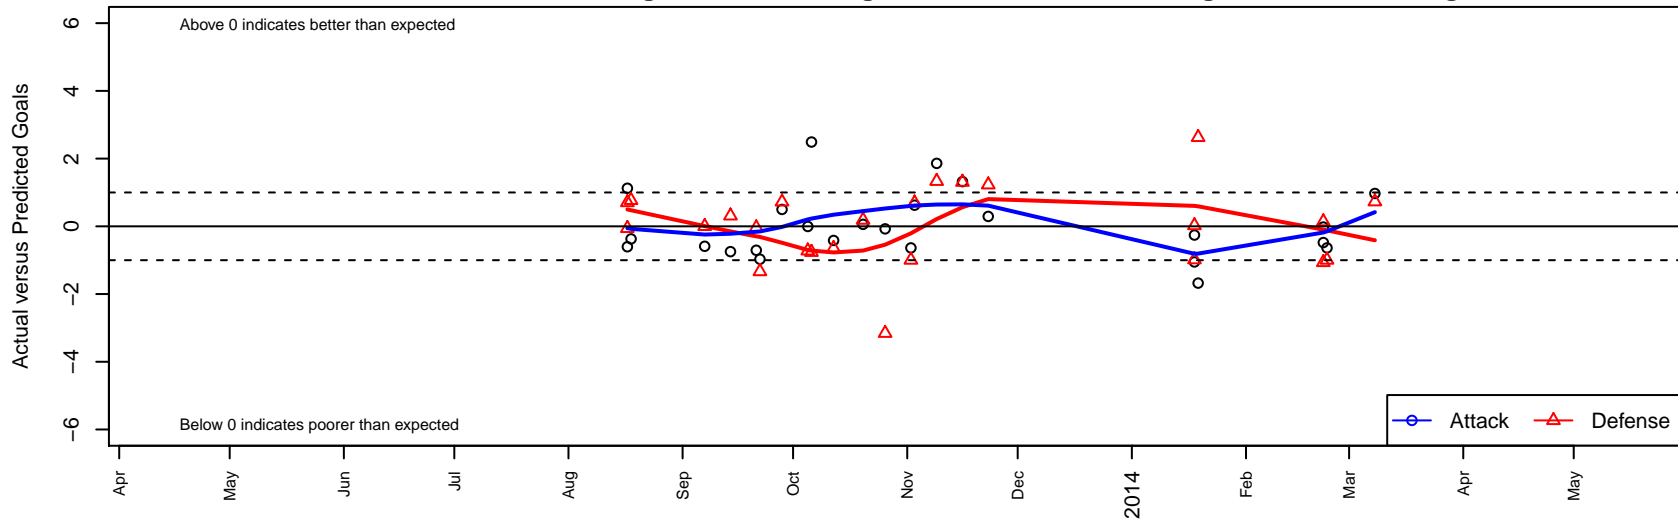

Beach FC B00

Studio City, CAS
 B00 total strength=1185
 attack=4.64 defense=3.11
 fall league = SCDL FI1 U13
 notes= Stewart 2013
 alt names used:
 Beach FC B00 Stewart
 BEACH FC B00/STEWART (CAS)
 Beach FC Stewart

Venues played:
 West Coast Futbol Classic Flight 1 U13
 SCDL FI1 U13
 SoCal DL Fall Showcase All Flights U13
 Vegas MLK Cup Gold U13
 SoCal National Cup B00

Beach FC B00
 Dots are actual minus expected GF (blue circles) and GA (red triangles).
 Blue line is smoothed change in attack strength. Red is smoothed change in defense strength.